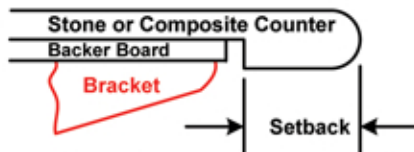

Easy Leveling Shelf & Counter Bracket

Precision Works Products Inc. CA 92647
1-800-490-3891

- No Cross Brace
- Extremely Strong
- Adjustable to Level
- Easy Access to Wall Anchor Screws
- Works with 3/4 x 1 1/2 OR 1 1/2 x 1 1/2 Cleats

- **Sizes Available:**
8"x11", 10x15, 13x19, 13x21, 18x27

All sizes in inches

Colors Available:
White - Black

Easy Installation

Step 1: Set cleat line and cleat

Step 2: Mount the lower bracket halves

Step 3: Mount and level top brackets