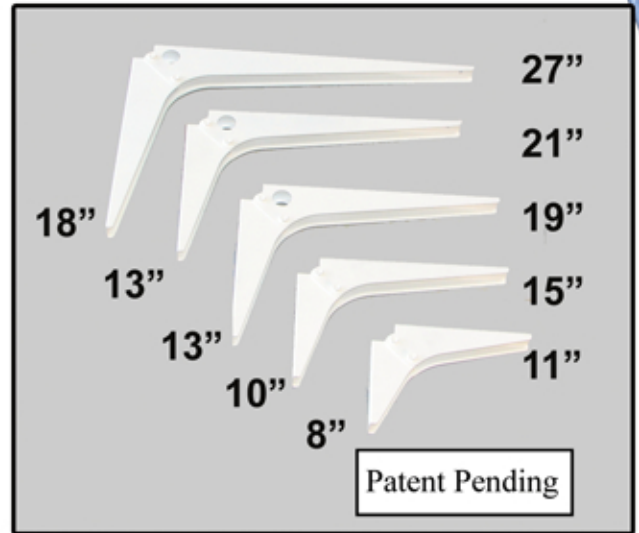

Easy Leveling Shelf & Counter Bracket

Precision Works Products Inc. CA 92647
1-800-490-3891

- No Cross Brace
- Extremely Strong
- Adjustable to Level
- Easy Access to Wall Anchor Screws
- Works with 3/4 x 1 1/2 OR 1 1/2 x 1 1/2 Cleats

- **Sizes Available:**
8"x11", 10x15, 13x19, 13x21, 18x27

All sizes in inches

Colors Available:
White - Black

Easy Installation

Step 1: Set cleat line and cleat

Step 2: Mount the lower bracket halves

Step 3: Mount and level top brackets